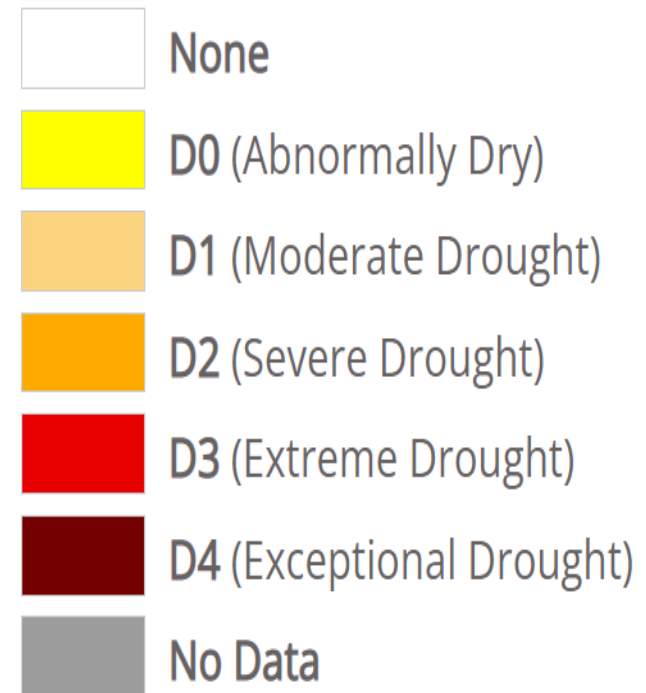

Map released: Thurs. October 20,
2022

Data valid: October 18, 2022 at 8 a.m. EDT

Intensity